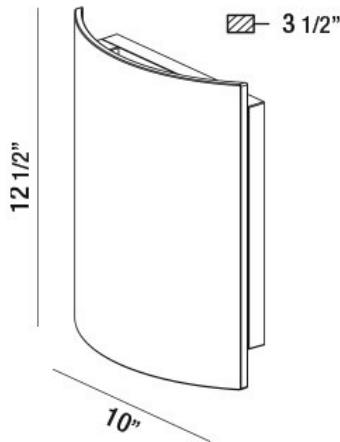

34174, OUTDOOR LED WALL MOUNT

PRODUCT DETAILS

No.	:	34174-012
Product Color	:	MARINE GREY
Width	:	10"
Height	:	12.5"
Ext	:	3.5"
Weight	:	4.2lbs

LIGHT SOURCE DETAILS

Light Source Type	:	INTEGRATED LED
Input Voltage	:	120V
Bulb Voltage	:	120V
Socket Type	:	LED
Total Wattage	:	18W
Initial Lumens	:	420lm
Kelvin	:	3000K
CRI	:	80+

OPTIONS AVAILABLE

ITEM NO.	FINISH	SHADE
34174-012	MARINE GREY	
34174-029	GRAPHITE GREY	

TECHNICAL DETAILS

IP Rating	:	54
Location	:	WET
Approval	:	
Title 24	:	Yes

PROJECT INFORMATION

Job Name: Date: Category: